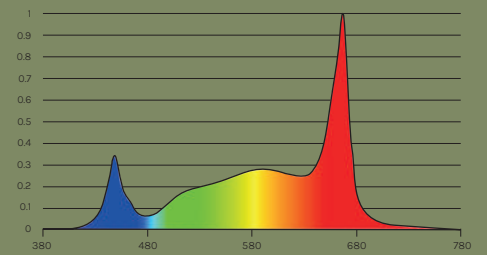

Full-Spectrum HybridF+, used on our powerful GL+ series of LEDs, provides balance for Full-Cycle growing, with a focus on Flowering due to its Deep Red enhancement. An ideal choice for growers who want to boost their yields with one of the highest photon efficacy fixtures on the market.

GL650W+ - MAXIMUM INPUT CURRENT

Input Volt	DIMMING	INPUT POWER (W)	INPUT CURRENT (A)
120VAC	100%	657.4W	5.90
230VAC	100%	651.0W	3.44
240VAC	100%	650.8W	3.36
277VAC	100%	651.3W	2.68

TESTING PARAMETERS

Tested Product: Treegers GL650W+ LED Fixture (with Optical Lens)

Distance from Canopy: 30cm, 40cm, 50cm, 80cm, 100cm

Area: 1.2x1.2m for 30cm, 40cm & 50cm; 1.5x1.5m for 80cm & 100cm

Points: 64 (8x8) for 1.2x1.2m; 100 (10x10) for 1.5x1.5m

Testing Equipment: Integrated 2m Sphere, Apogee & Treegers Quantum PAR Meters

Reflection: 0%

Fixture Power Intensity: 100%

Fixture orientation:

PPFD MAPS PER CANOPY TO LIGHT DISTANCE

PPFD Map at 30cm

587	612	704	725	727	705	618	582
889	947	1069	1100	1106	1068	941	891
994	1036	1183	1223	1224	1190	1030	998
962	1012	1141	1186	1184	1134	1007	955
961	1014	1132	1180	1178	1130	1007	957
998	1029	1175	1211	1211	1173	1026	1002
885	952	1070	1097	1100	1073	948	892
589	612	699	720	730	710	612	592

PPFD Map at 40cm

510	611	631	647	648	632	610	509
700	861	869	909	907	875	866	705
793	979	992	1032	1040	985	984	794
820	1001	1008	1055	1061	1018	1009	818
820	995	999	1048	1056	1012	1011	812
798	972	995	1037	1033	996	972	794
694	861	868	904	912	863	866	701
507	614	627	648	651	625	606	508

PPFD Map at 50cm

451	568	553	597	603	551	564	454
589	744	727	789	797	727	749	588
671	852	834	895	895	839	859	675
706	890	865	932	941	870	893	713
703	896	863	933	923	864	886	699
667	852	833	896	896	827	856	670
594	739	730	784	784	723	742	590
449	571	557	602	595	555	567	454

PPFD Map at 80cm

238	268	319	330	329	330	320	269	239	
298	336	402	429	423	421	428	405	333	295
353	402	476	515	509	507	513	475	398	353
391	446	535	574	565	567	570	540	445	391
409	468	559	603	592	593	599	561	466	410
412	468	559	598	594	596	607	555	466	410
391	445	536	576	570	564	574	530	446	388
352	402	479	515	511	506	516	472	400	355
297	339	405	428	419	420	426	398	337	299
241	269	316	332	331	328	331	319	268	238

PPFD Map at 100cm

217	235	270	293	280	281	294	272	237	217
256	281	323	356	339	338	353	324	283	255
293	320	369	408	389	391	405	371	317	294
316	348	400	444	423	424	442	400	349	315
331	363	417	464	441	440	463	421	360	328
331	363	418	465	442	438	468	418	361	330
313	348	400	440	424	419	441	402	347	318
290	318	373	407	387	388	405	367	322	291
259	282	322	356	338	340	356	322	282	257
216	236	272	294	282	279	294	270	237	216

WHAT'S IN THE BOX?

- 6 x High Powered LED Bars
- 1 x 650W High Grade Driver
- 1 x Frame Kit (w/ 4 frame items + cabling)
- 2 x Driver Support Brackets
- 1 x Power Cable (w/ 1.8 m length, plug & Jnicon connector)
- 2 x Stainless Cable Hangers (D2 x 105mm)
- 1 x User Guide