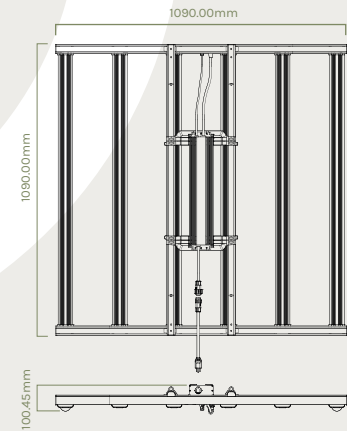

TREGERS

TACTICAL GROW GEAR

For more please visit treegers.com or Contact us at support@treegers.com