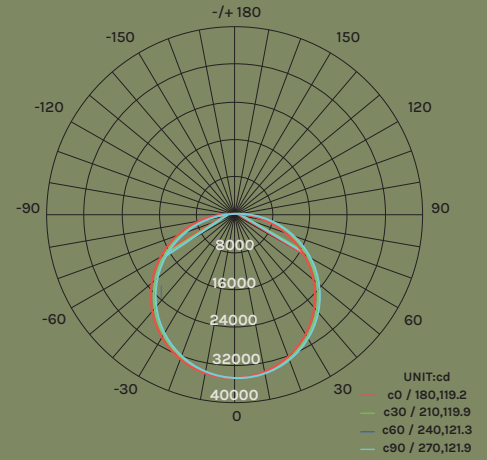

SPECIFICATIONS:

Product Code: TGL0003

EAN/GTIN: 9309001188054

Power Consumption: 650W ±5%

Light Output PPF: 2009 µmol/s

Fixture Efficacy: 3.1 µmol/J

Coverage Area: Minimum 1.2x1.2m up to Maximum 1.5x1.5 m

Application: Grow Tent, Grow Room, Multi-layer

Thermal Management: Passive Cooling

Input Voltage: 120-277V, 50/60 Hz

Max. Ambient Temperature/Humidity: 45°C / 90%

CCT: 3800K

CRI: +85

Power Factor: >0.95

THD: 20% max

Light Source: Ledestar 4000K & 5000K White 3030; Ledestar 660nm Red 3535

No of LED Bars: 6

No of Diodes Total: White 2016; Red 144

No of Diodes per LED Bar: White 336; Red 24

Diodes Efficacy: White 3030 3.25 µmol/J; Red 3535 4.35µmol/J

Driver: Sosen

Ingress Protection: IP66

Lifetime LED Bars: +60 000Hrs

Lifetime Driver: +80 000Hrs under 80% loading

Dimming:

0-10-20-30-40-50-60-70-80-90-100% (w/ Treegers Precise T Dimmer 0-10V)

External Control: w/ Treegers Growcast or any Universal Controller

BTUs/h with Driver: 2217.6

BTUs/h without Driver: 2084

Fixture Dimensions: 1090x1090x100 mm

Fixture Weight: 11.35 Kg

Driver Dimensions & Weight: 430x89.5x44.5 mm & 3.4 Kg

Carton Dimensions: 1170x353x157 mm

Gross Weight: 12.5 Kg

Certifications: CE, UKCA, RCM, RoHS, SAA

Warranty: 5 Years

Light Distribution: 120°

AVERAGE BEAM ANGLE (50%) : 120.6 DEG

SQD SPECTRUM GRAPH:

Full-Spectrum HybridF+ by TREGERS