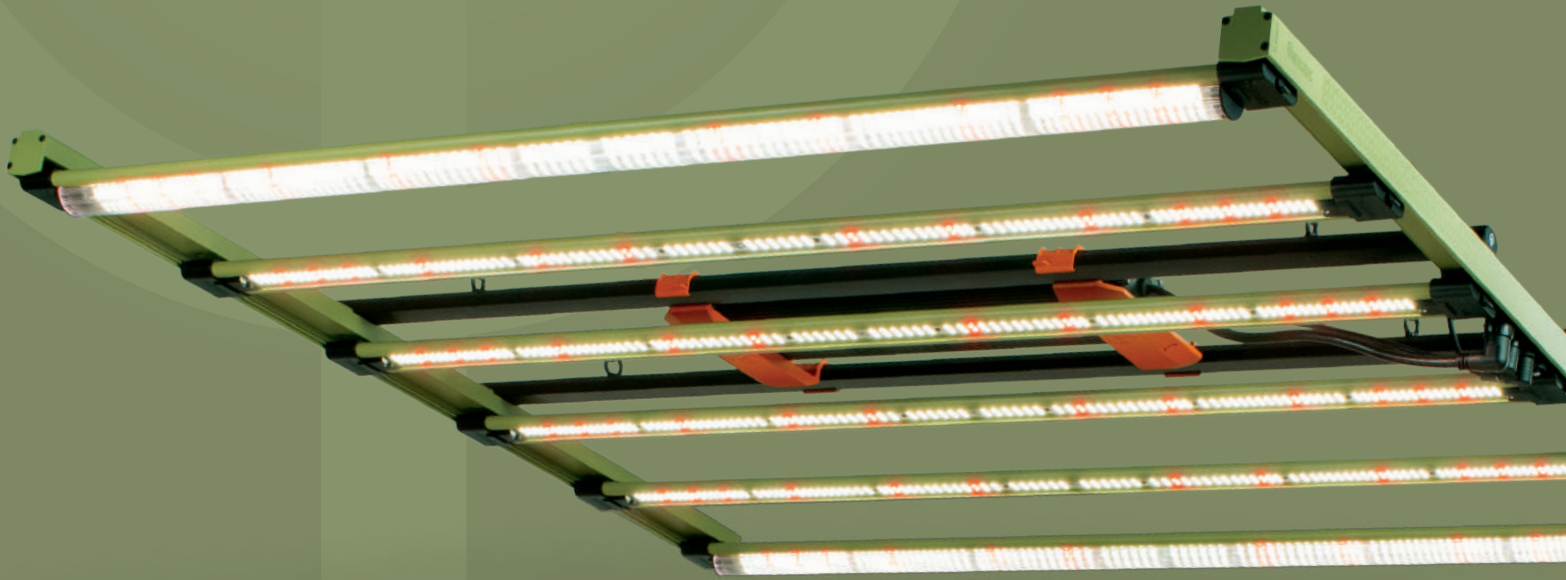

TREEGERS GL650W+ LED FIXTURE

TREEGERS GL650W+ LED FIXTURE - PERFORMANCE DATA

Unleash the full potential of your grow area with our revolutionary multi-linear GL650W+ LED fixture. With a huge amount of usable photon efficacy, market leading uniformity and unmatched modularity, this light is perfect for an area of up to 1.5x1.5m in coverage.

PERFORMANCE DATA

treegers.com